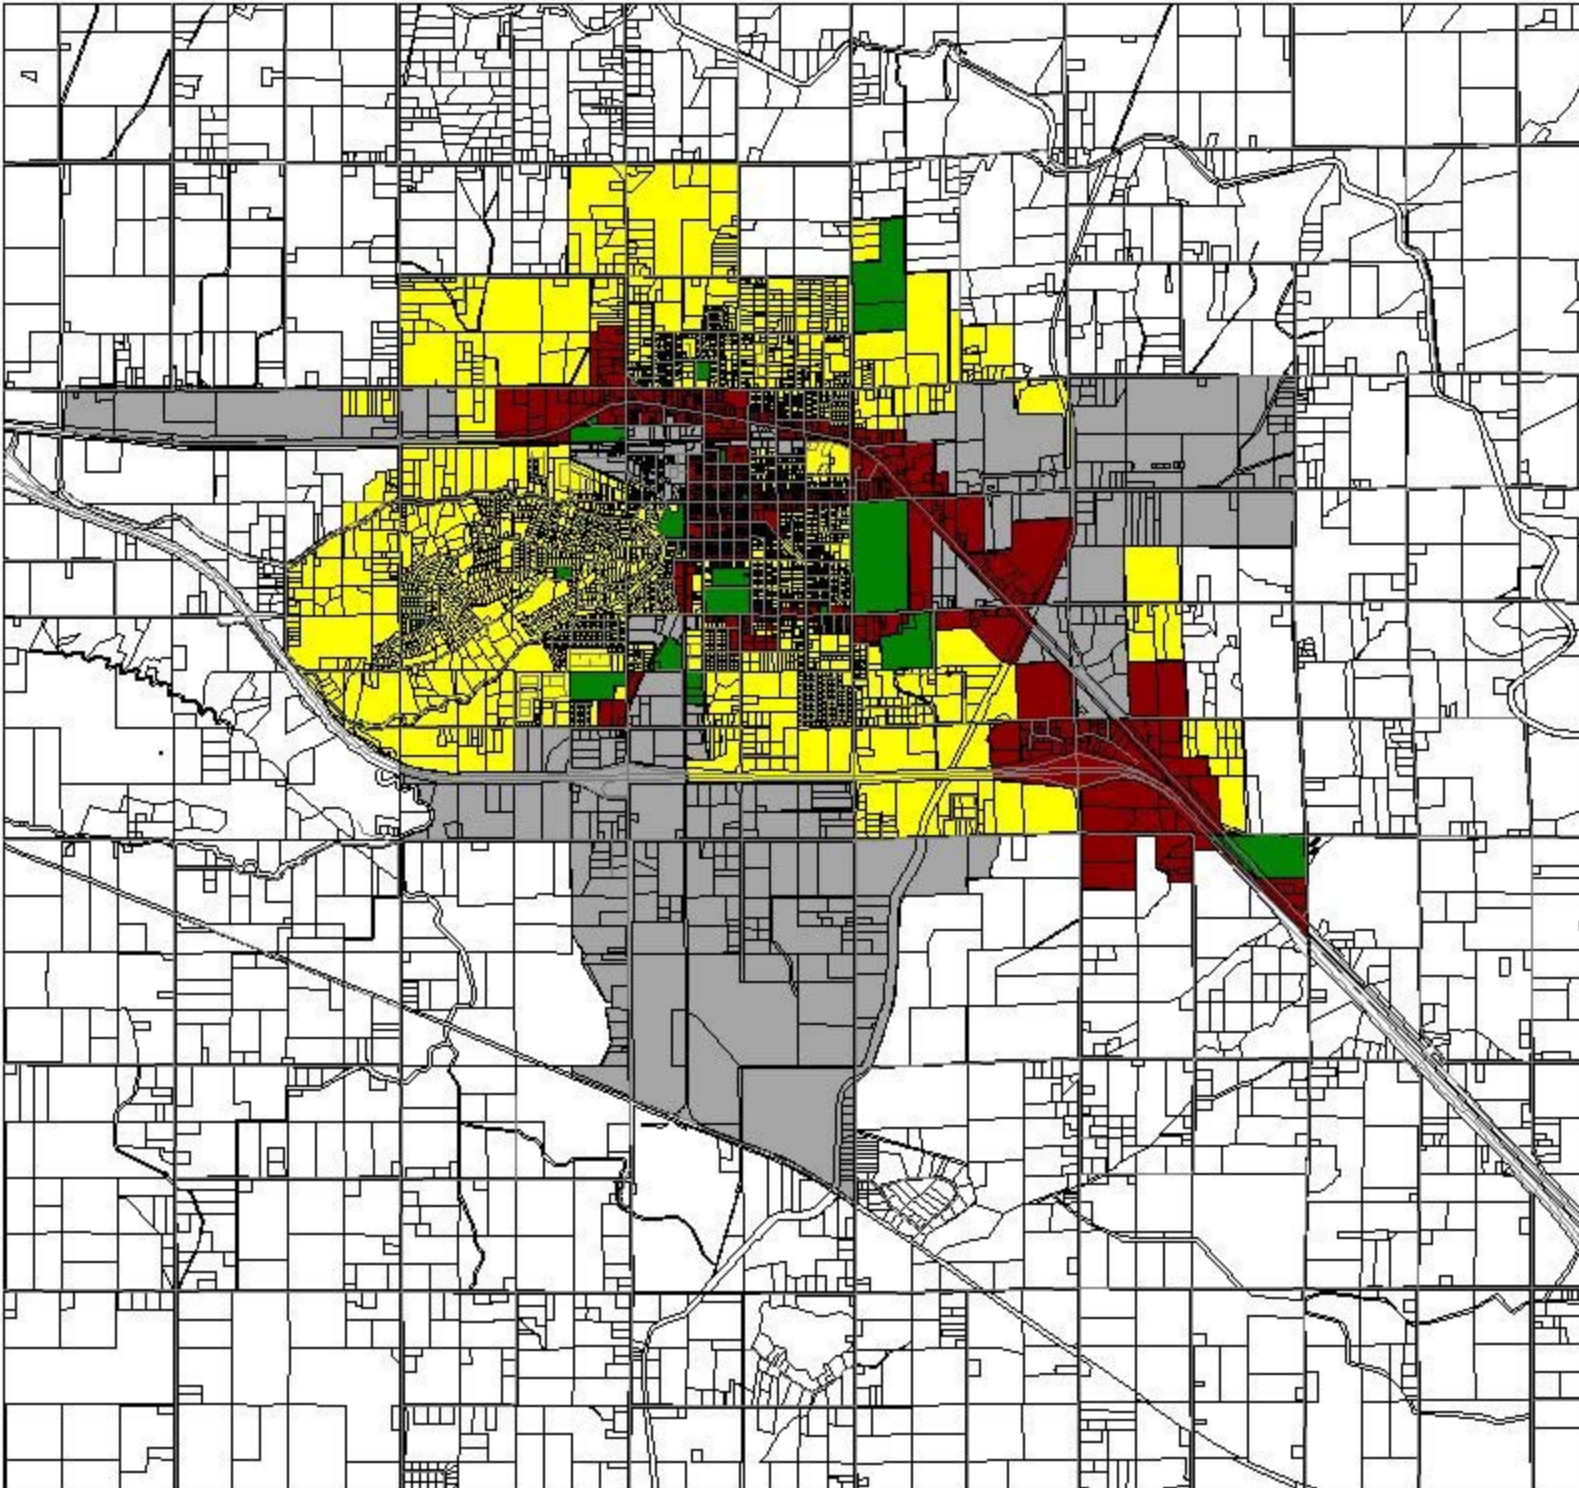

# Future Landuse Designation Map

-  All Roads
-  Tax Lots
- Comp plan designations.shp**
  -  Commercial
  -  Industrial
  -  Public Facilities
  -  Residential

Parcel Lot lines are for visual display only. Do not use for legal purposes.